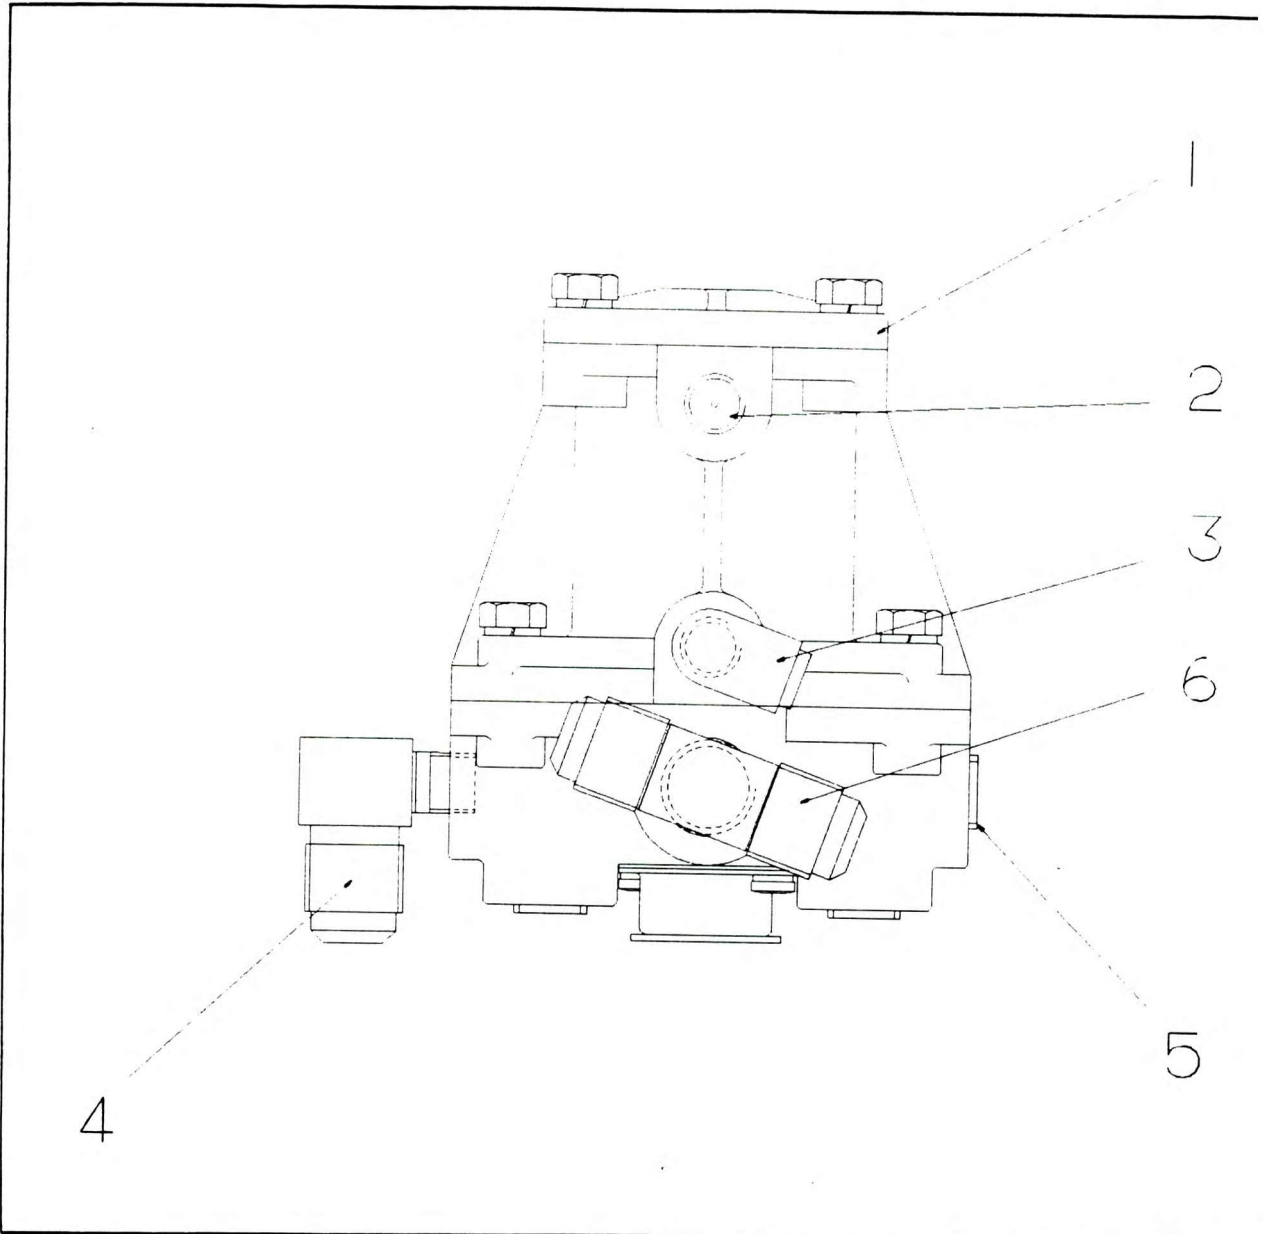

VALVE ASSY SUPPLY DUMP

NO.	PART NO.	QTY.	DESCRIPTION	NO.	PART NO.	QTY.	DESCRIPTION
1 +	7-926-990445	1	Valve Supply Dump				
2	6-709-990024	1	Plug Rework 1/4"				
3	7-443-991020	1	Fixed Elbow Adaptor (Port B)				
4	7-446-100655	1	Elbow (Port C LH Side)				
5	13052	1	Plug 3/8" (Port C RH Side)				
6	8894378	1	Tee Piece (Port D)				